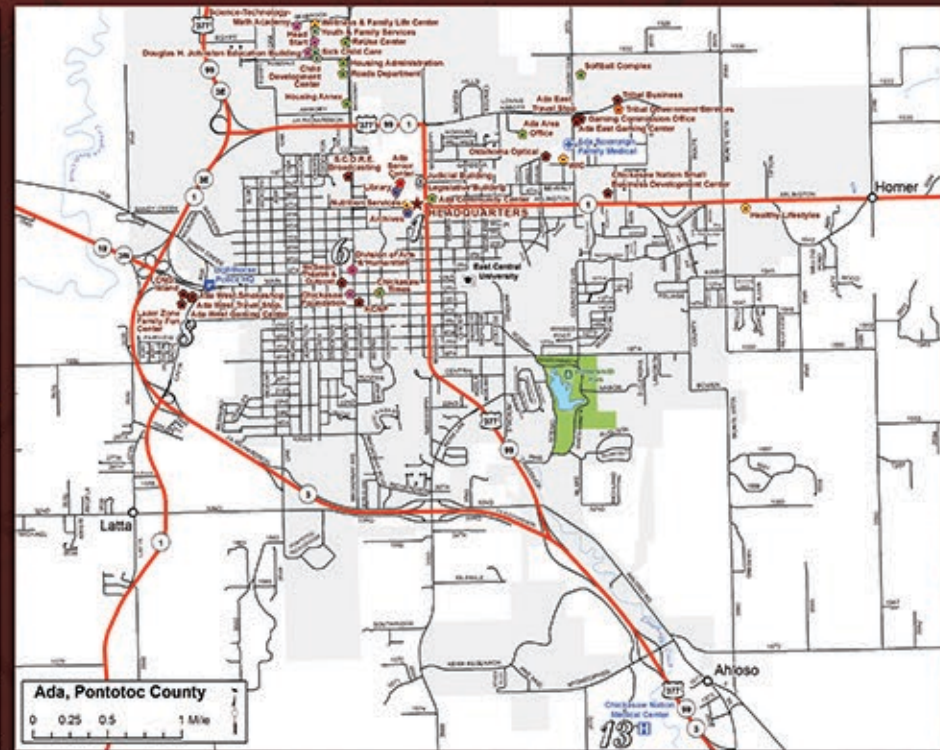

Chickasaw Nation Contact Information

- Chickasaw Nation Headquarters
  300 East Arlington, Ada, OK 73401
  (580) 436-2603
- Chickasaw Nation Legislative Department
  800 N. Mississippi, Ada, OK 73401
  (580) 436-1100
- Chickasaw Nation Judicial Department
  801 North Mississippi, Ada, OK 73401
  (580) 436-1100
- Chickasaw Light Horse Police Department
  1130 West Main, Ada, OK 73401
  (580) 436-7101
- Chickasaw Nation Medical Center
  1921 Stonestober Blvd., Ada, OK 73401
  (888) 303-3234
- Chickasaw Cultural Center
  807 Charles Cooper Memorial Drive, Sulphur, OK 73350
  (580) 622-7130
- Chickasaw Nation Division of Housing & Tribal Development
  111 Rosedale Road, Ada, OK 73401
  (580) 436-8800
- Chickasaw Nation Ada Area Office
  1300 Hoppe Blvd., Ste 25, Ada, OK 73401
  (580) 436-7250
- Chickasaw Nation Division of Youth and Family
  221 Sebeok Road, Ada, OK 73401
  (580) 300-6600
- Chickasaw Nation Division of Commerce
  2020 Linn, Ada, OK 73401
  (580) 436-9200
- Chickasaw Nation Division on Aging
  212 W. Live Oak, Muskogee, OK 74401
  (580) 766-9700
- Chickasaw Nation Division of Education
  300 Rosedale Road, Ada, OK 73401
  (580) 436-7101

For more information, please call the Chickasaw Nation at (866) 466-1481 or (580) 436-2603 or visit www.chickasaw.net.